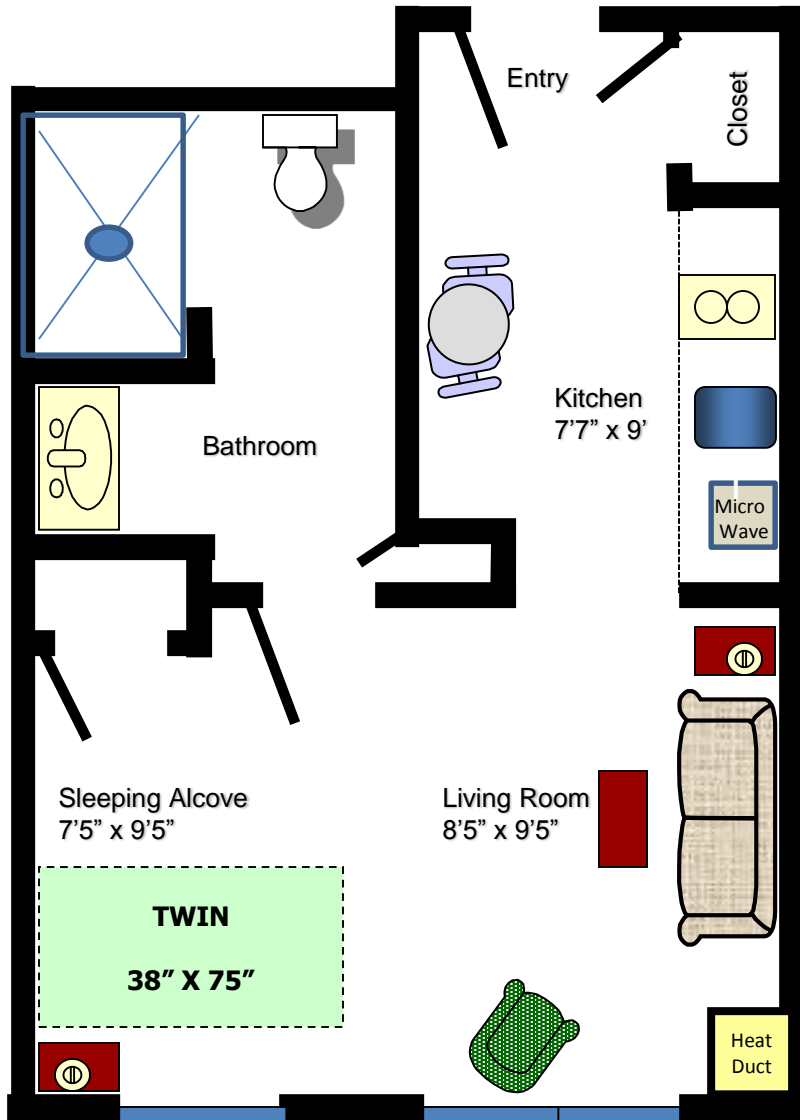

## Floor Plan O, Studio

○ 339 Square Feet

Apartment: 147

Scale:  $\frac{1}{4}$ " = 1 Foot

Floor Plan measurements are for visualization/descriptive purpose ONLY. Dimensions are believed to be reasonably correct to within 5% of actual size but are not warranted to be accurate.