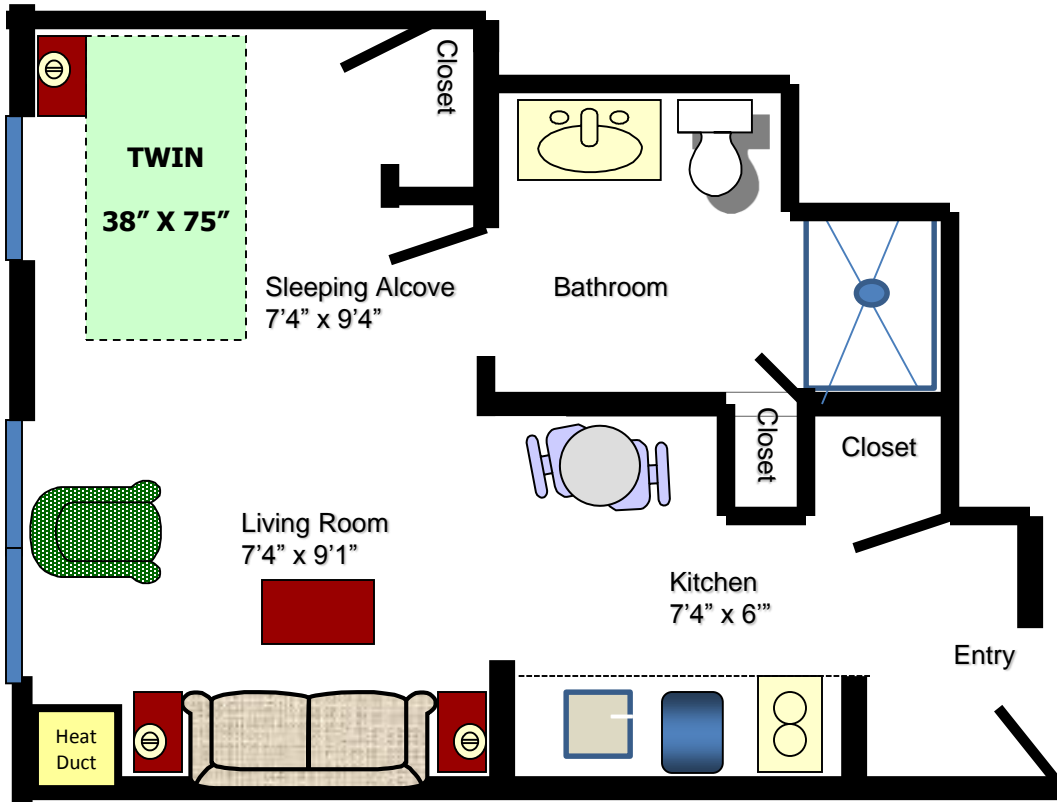

HERITAGE

AT FRAMINGHAM

Independent Living, Assisted Living & Memory Care
An award winning non-profit assisted living community

Floor Plan J, Studio

○ 278 Square Feet

Apartments: 149, 150, 153,
249, 250, 253, 349, 350, 353

Scale: $\frac{1}{4}$ " = 1 Foot

Floor Plan measurements are for visualization/descriptive purpose ONLY. Dimensions are believed to be reasonably correct to within 5% of actual size but are not warranted to be accurate.