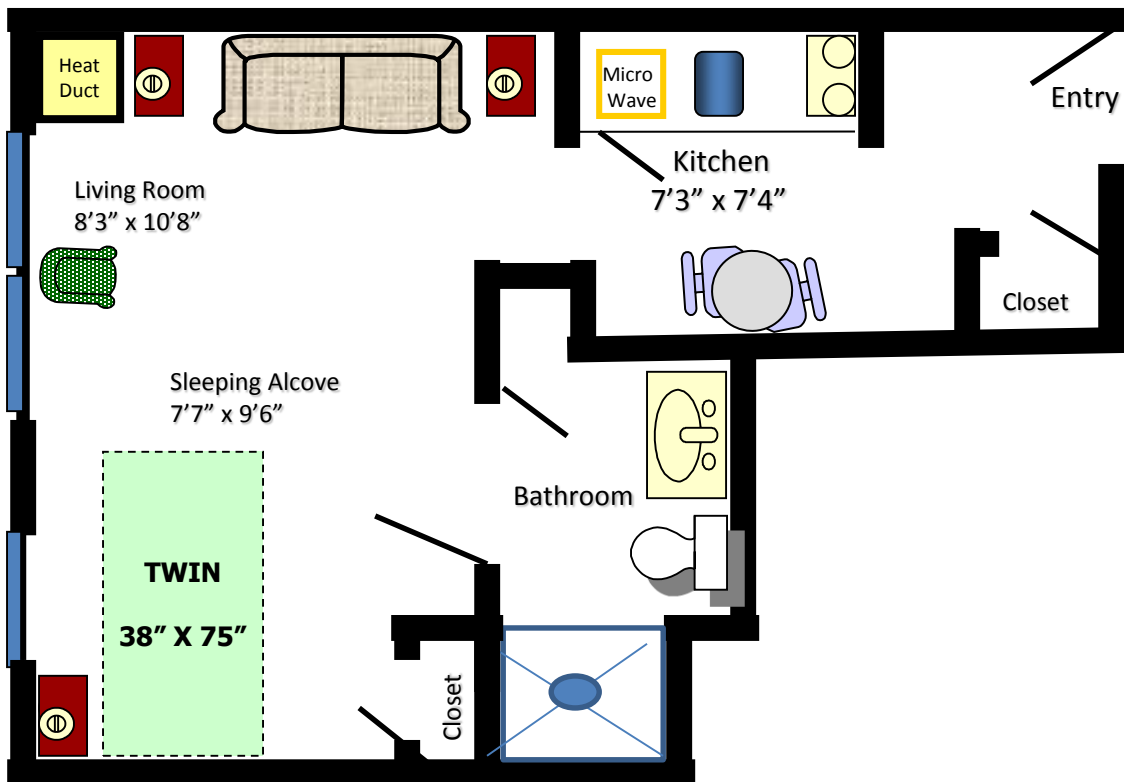

HERITAGE

AT FRAMINGHAM

Independent Living, Assisted Living & Memory Care
An award winning non-profit assisted living community

Floor Plan I, Studio

○ 309 Square Feet

Apartments: 148, 248, 348

Scale: $\frac{1}{4}$ " = 1 Foot

Floor Plan measurements are for visualization/descriptive purpose ONLY. Dimensions are believed to be reasonably correct to within 5% of actual size but are not warranted to be accurate.