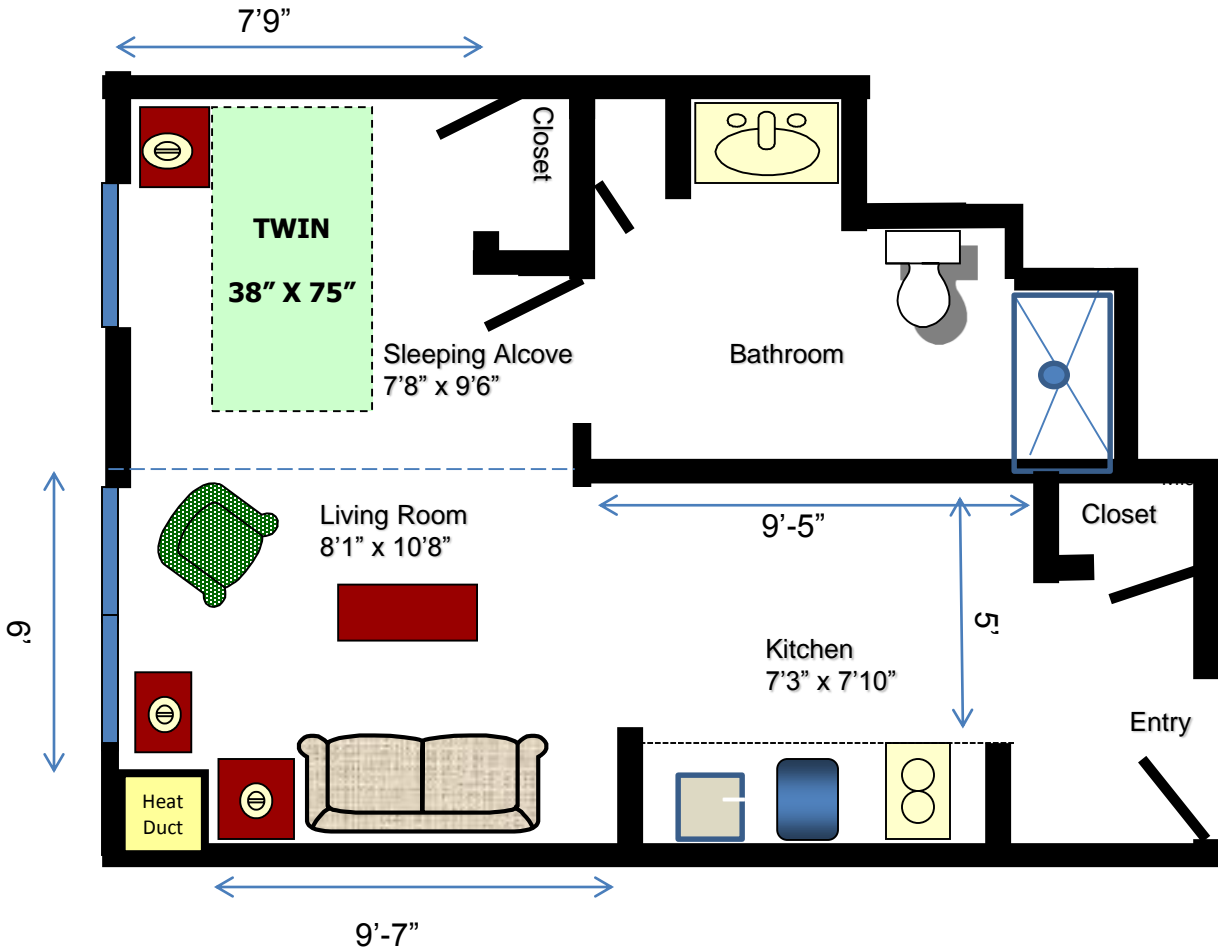

HERITAGE

AT FRAMINGHAM

Independent Living, Assisted Living & Memory Care
An award winning non-profit assisted living community

Floor Plan 1a, Studio

○ 338 Square Feet

Apartment #: 247 with
Wheelchair accessible bath

Apartment #: 347

Scale: 1/4" = 1 Foot

Floor Plan measurements are for visualization/descriptive purpose ONLY. Dimensions are believed to be reasonably correct to within 5% of actual size but are not warranted to be accurate.