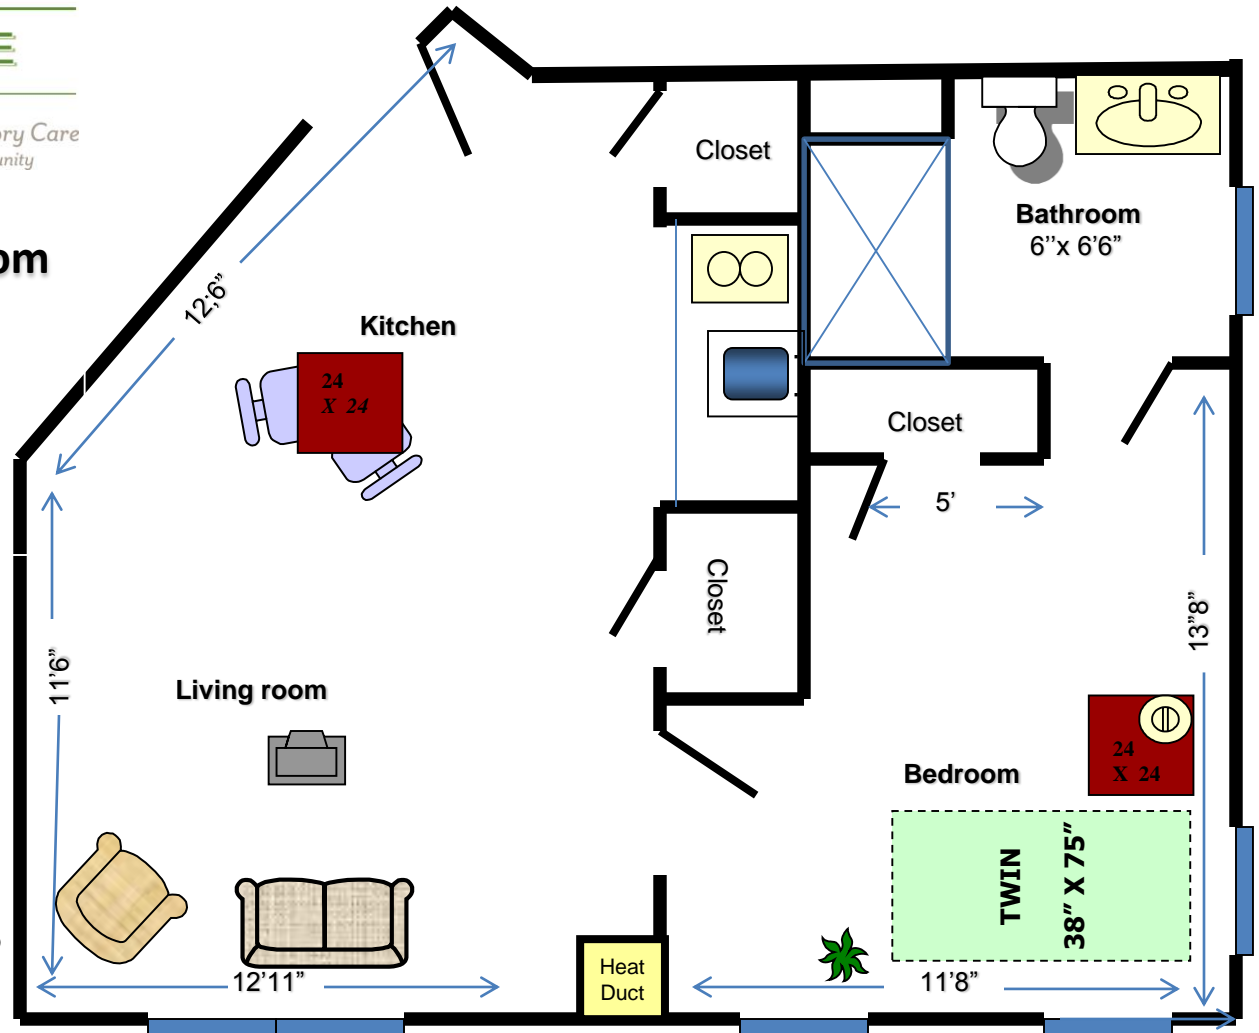

HERITAGE

AT FRAMINGHAM

Independent Living, Assisted Living & Memory Care
An award winning non-profit assisted living community

Floor Plan S, 1 Bedroom

459 Square Feet

6 Windows

2 Closets

Apartments: 283, 383

Scale: 1/4" = 1 Foot

Floor Plan measurements are for visualization/descriptive purpose ONLY.
Dimensions are believed to be reasonably correct to within 5% of actual size but are not warranted to be accurate.