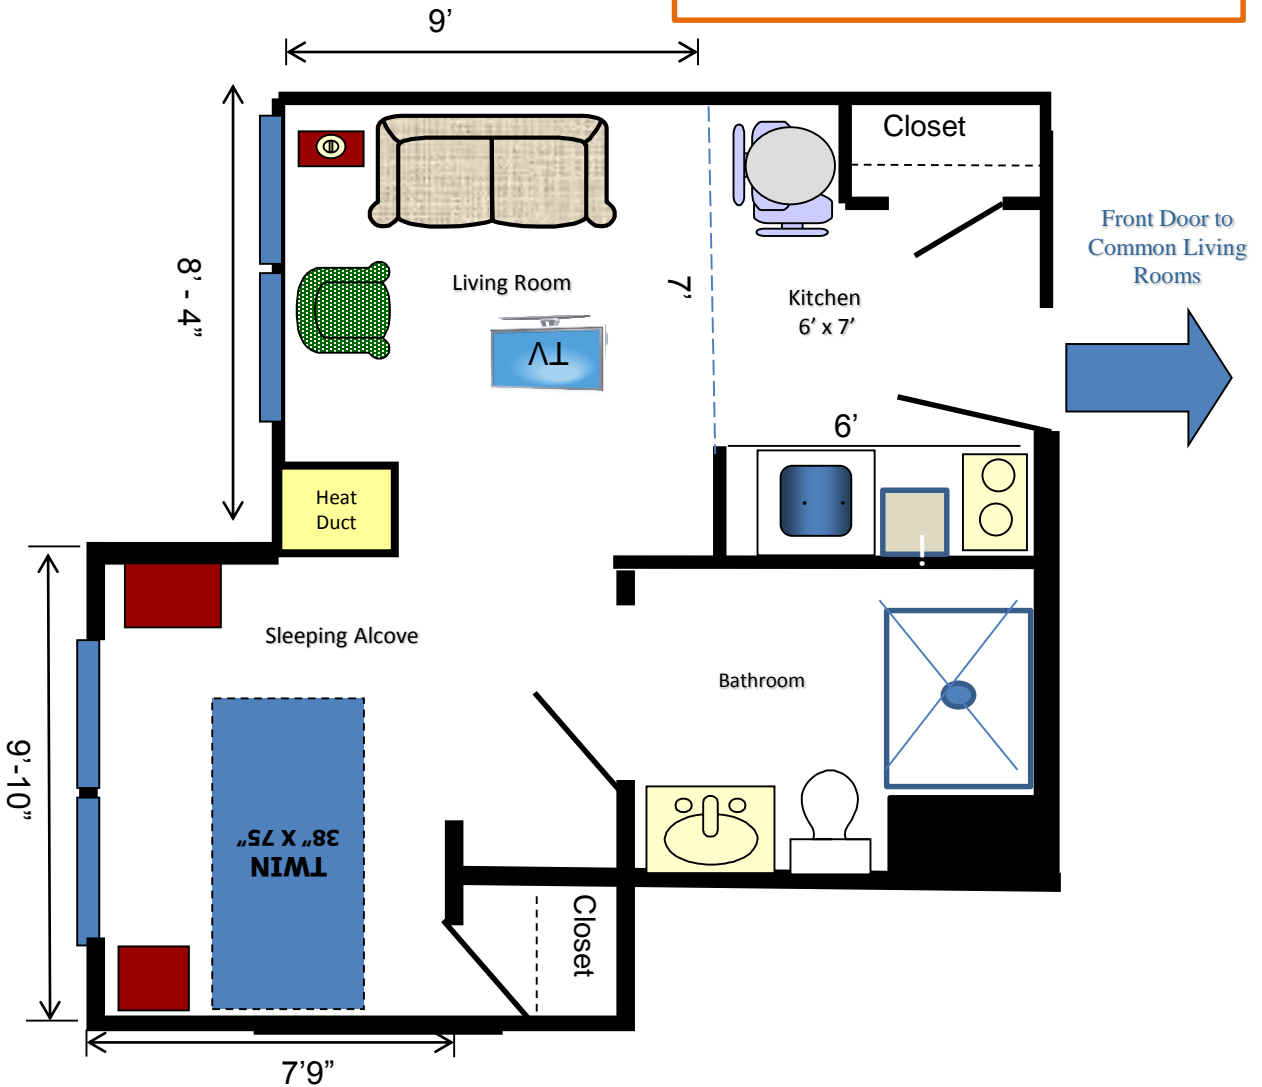

HERITAGE

AT FRAMINGHAM

Independent Living, Assisted Living & Memory Care
An award winning non-profit assisted living community

Floor Plan B, Studio

296 Square feet

4 Windows

2 Closets

Apartment: 260

Scale: $\frac{1}{4}$ " = 1 Foot

Floor Plan measurements are for visualization/descriptive purposes ONLY. Dimensions are believed to be reasonably correct to within 5% of actual size but are not warranted to be accurate.