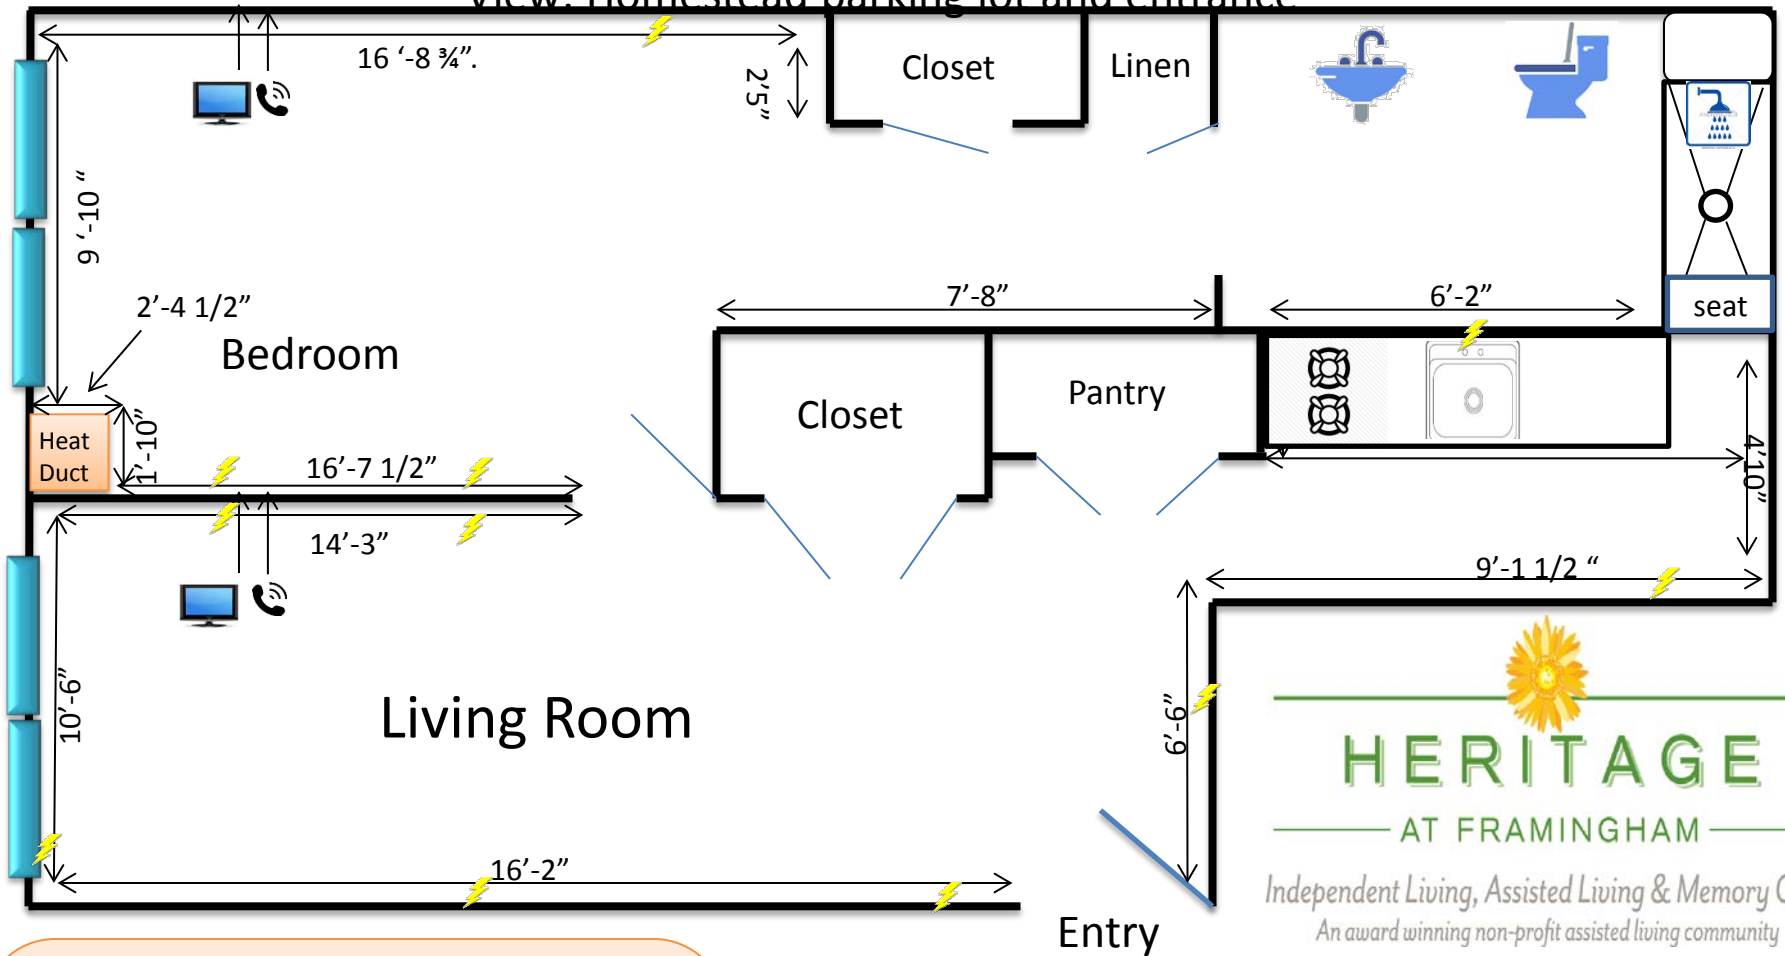

View: Homestead parking lot and entrance

- 559 Square Feet
- 4 Windows
- 3 Closets
- Cable & Phone Jacks
- Microwave, Refrigerator & 2 Cook Tops
- Fold down Shower Seat

Unit U
Apartment: 385

Floor Plan measurements are for visualization/descriptive purpose ONLY.