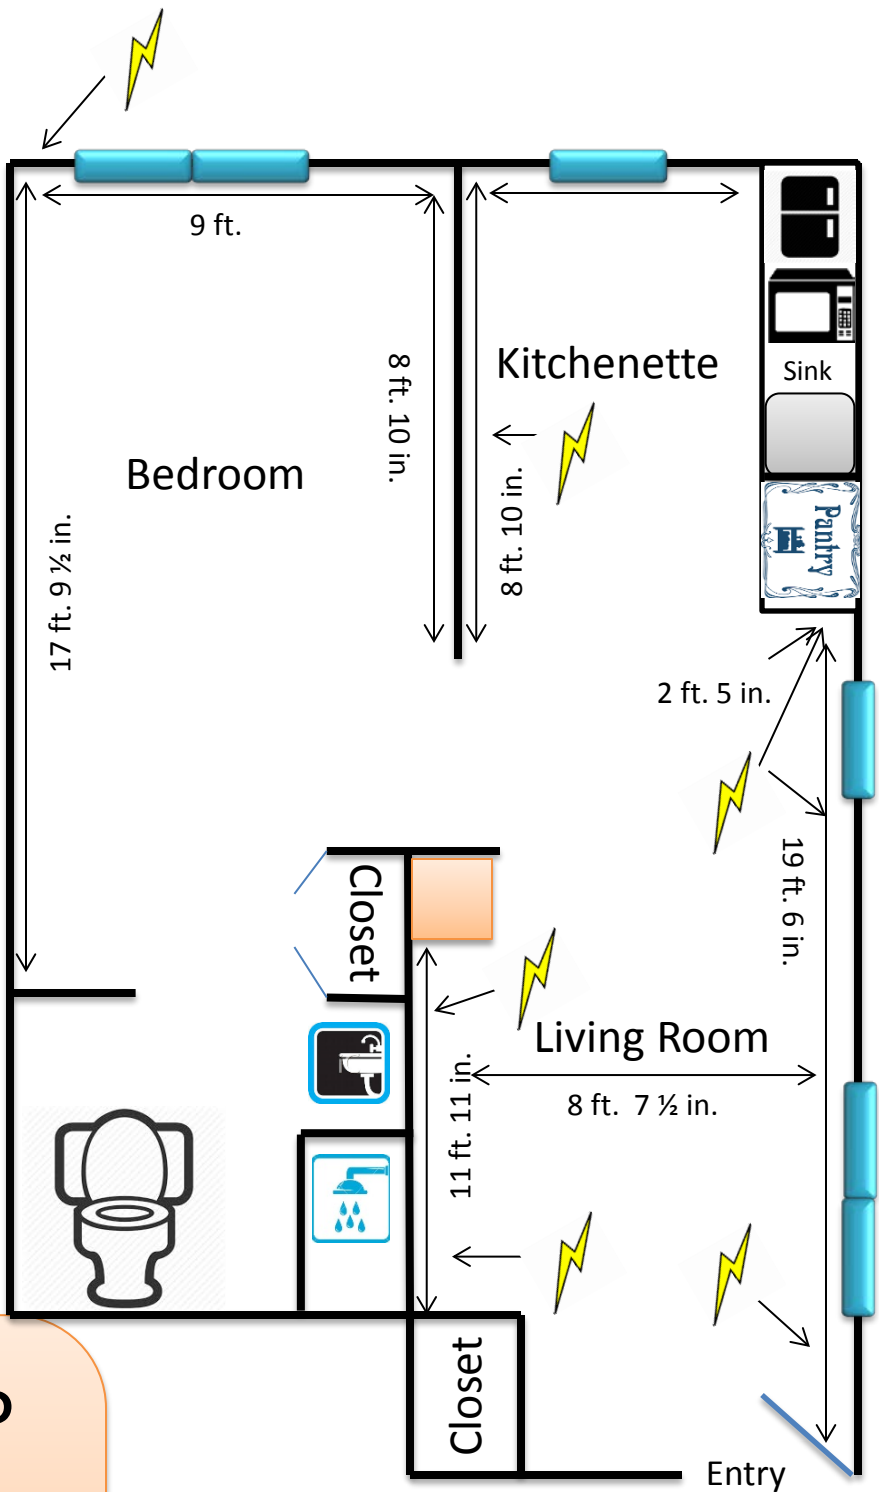

## Apartment 280

### Floor Plan P

- 515 Square Feet
  - 6 Windows
- 2 Closets & Pantry
- Kitchenette
- 2 Cook tops & Microwave
- Roll in shower

Floor Plan  
measurements are for  
visualization/descriptive  
purpose ONLY.