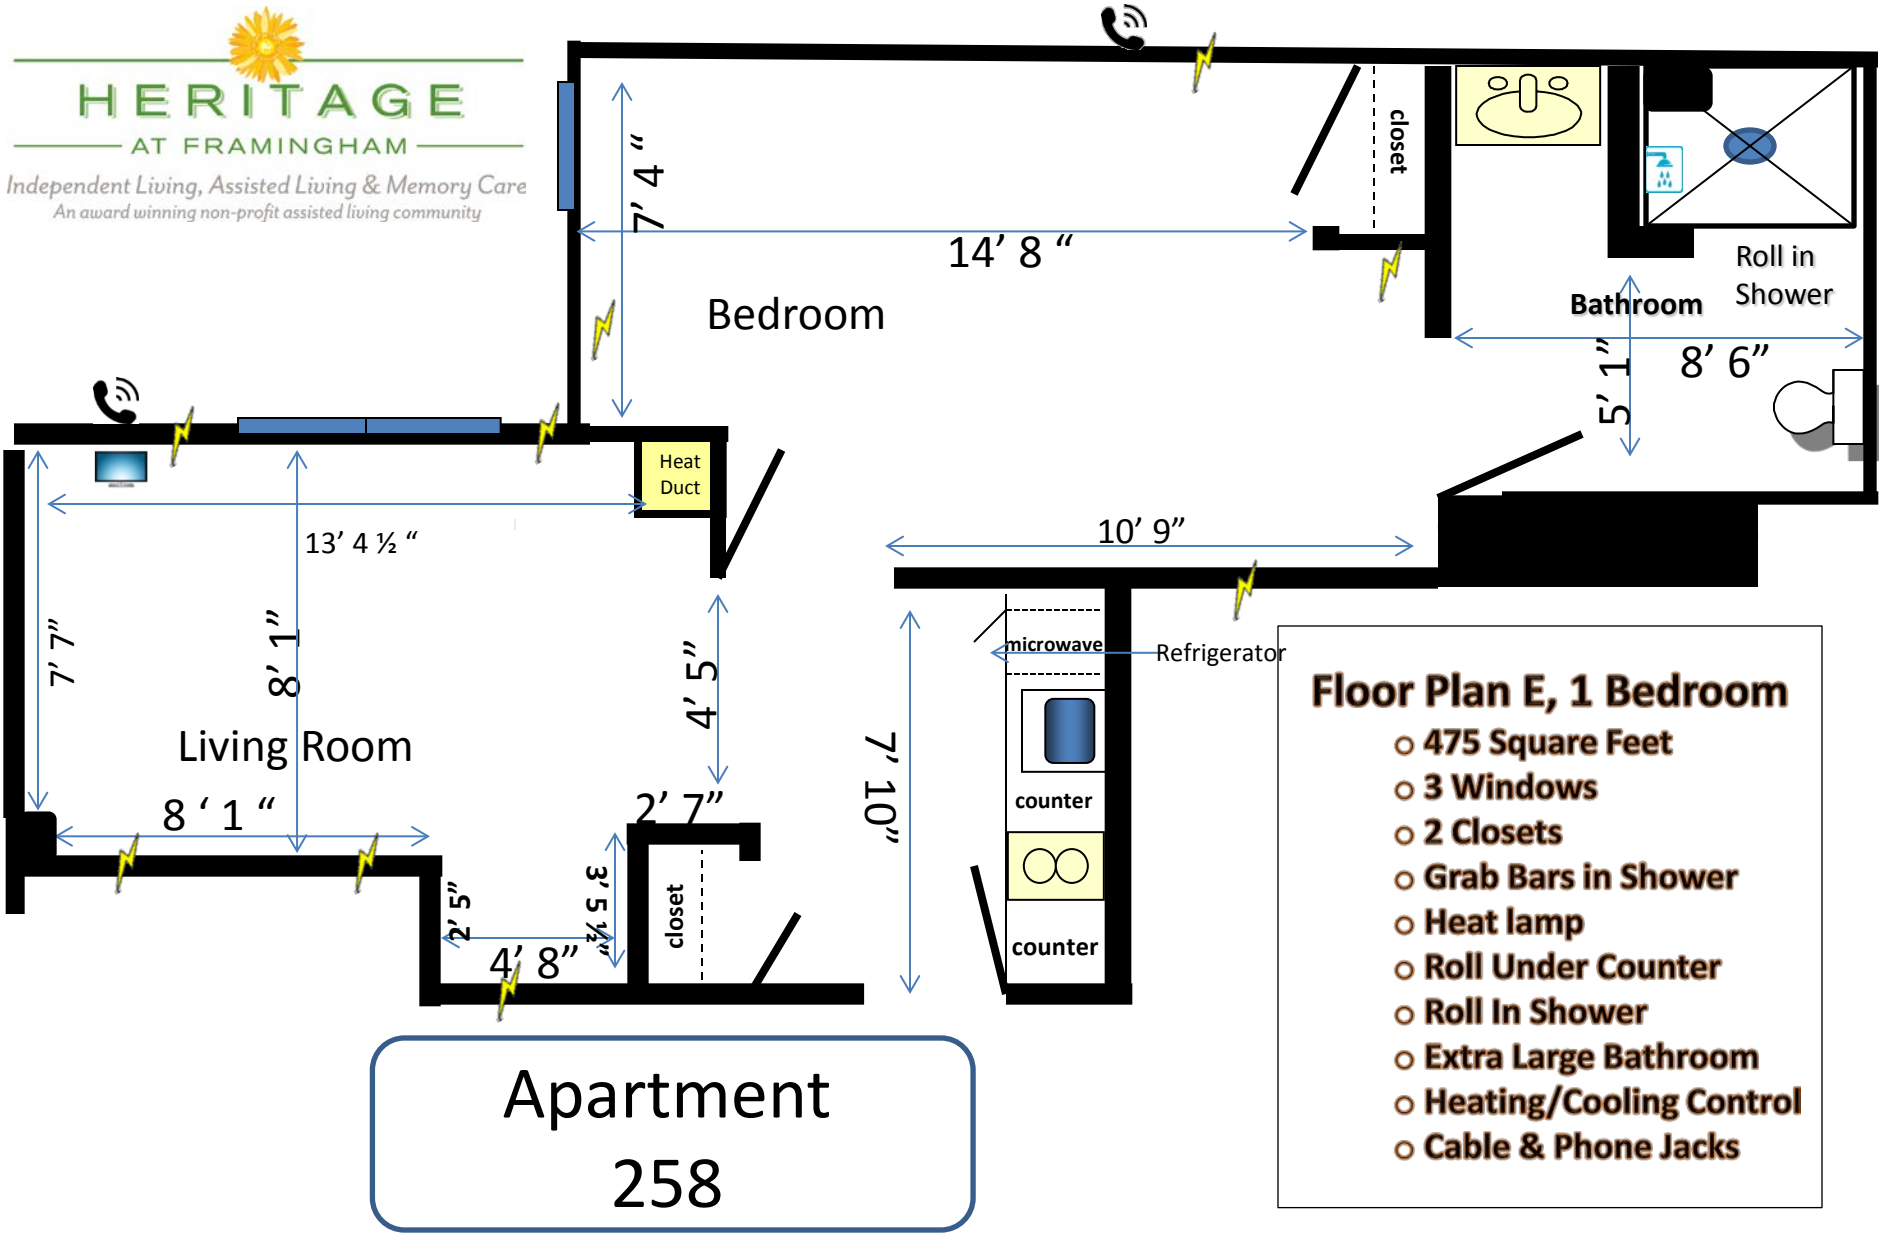

HERITAGE

AT FRAMINGHAM

Independent Living, Assisted Living & Memory Care
An award winning non-profit assisted living community

Apartment
258

- Floor Plan E, 1 Bedroom**
- 475 Square Feet
 - 3 Windows
 - 2 Closets
 - Grab Bars in Shower
 - Heat lamp
 - Roll Under Counter
 - Roll In Shower
 - Extra Large Bathroom
 - Heating/Cooling Control
 - Cable & Phone Jacks